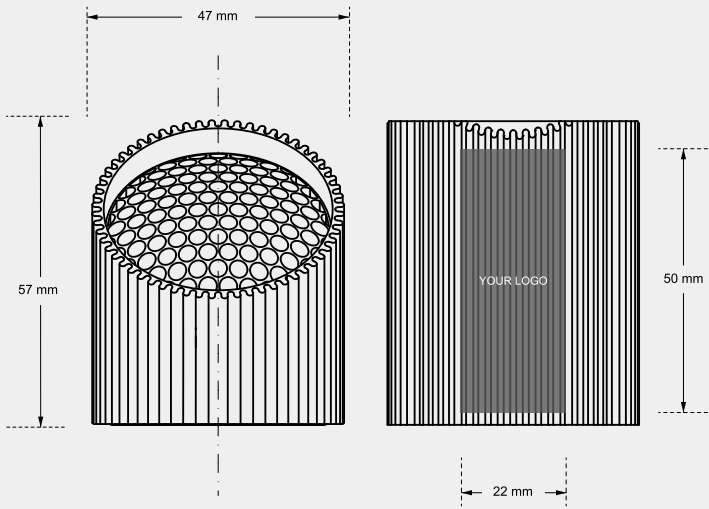

RETAIL PACKAGING

PACKING

Dimensions: 22.04 x 12.51 x 9.21" | 56.7 x 31.8 x 23.4 cm

Weight: 26.45 lbs | 12 kg

Quantity: 40 pcs

TECH SPECS

Set of magnetic Bluetooth® speakers
 TWS compatible for a stereo experience
 Hands-free mic
 Selfie control
 Outdoor friendly design (IPX4)
 Battery life: Up to 8h

Charge time: 3h
 Rechargeable via USB-C (cable included)
 Power supply: 5V USB power adapter (not included)
 Material: Aluminum - Magnetic metal - ABS - Silicon
 Dimensions: Ø1.88 x 2.24" | Ø4.8 x 5.7 cm
 Weight: 0.23 lbs | 105 g each speaker