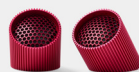

Enjoy up to 8 hours of continuous playtime on a single charge. Recharging is effortless using the included USB-C cable, ensuring continuous entertainment wherever you are without any hassle.

Elegantly crafted in aluminum, the Ray Speaker embodies modern aesthetics while ensuring durability. Its sleek, cylindrical design adds an elegant touch to any audio setup. Available in various colors to complement your interior, this speaker set is also your outdoor companion with its IPX4 water resistance.

AVAILABLE COLORS

MN3

OB3

RA3

SR3

VG3

B2B RECOMMENDED CUSTOMIZATION

Suggested branding: Pad print

RETAIL PACKAGING

PACKING

Dimensions: 22.04 x 12.51 x 9.21" | 56.7 x 31.8 x 23.4 cm

Weight: 26.45 lbs | 12 kg

Quantity: 40 pcs

TECH SPECS

Set of magnetic Bluetooth® speakers
 TWS compatible for a stereo experience
 Hands-free mic
 Selfie control
 Outdoor friendly design (IPX4)
 Battery life: Up to 8h