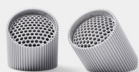

The Ray Speaker is more than a traditional speaker. With integrated Bluetooth® connectivity for hands-free calls and remote selfie triggering, it extends its functionality beyond music, evolving into an essential gadget for various aspects of your daily life.

Enjoy up to 8 hours of continuous playtime on a single charge. Recharging is effortless using the included USB-C cable, ensuring continuous entertainment wherever you are without any hassle.

Elegantly crafted in aluminum, the Ray Speaker embodies modern aesthetics while ensuring durability. Its sleek, cylindrical design adds an elegant touch to any audio setup. Available in various colors to complement your interior, this speaker set is also your outdoor companion with its IPX4 water resistance.

AVAILABLE COLORS

MN3

OB3

RA3

SR3

VG3

B2B RECOMMENDED CUSTOMIZATION

Suggested branding: Pad print

RETAIL PACKAGING

PACKING

Dimensions: 22.04 x 12.51 x 9.21" | 56.7 x 31.8 x 23.4 cm

Weight: 26.45 lbs | 12 kg

Quantity: 40 pcs

TECH SPECS

Set of magnetic Bluetooth® speakers
 TWS compatible for a stereo experience
 Hands-free mic
 Selfie control
 Outdoor friendly design (IPX4)
 Battery life: Up to 8h