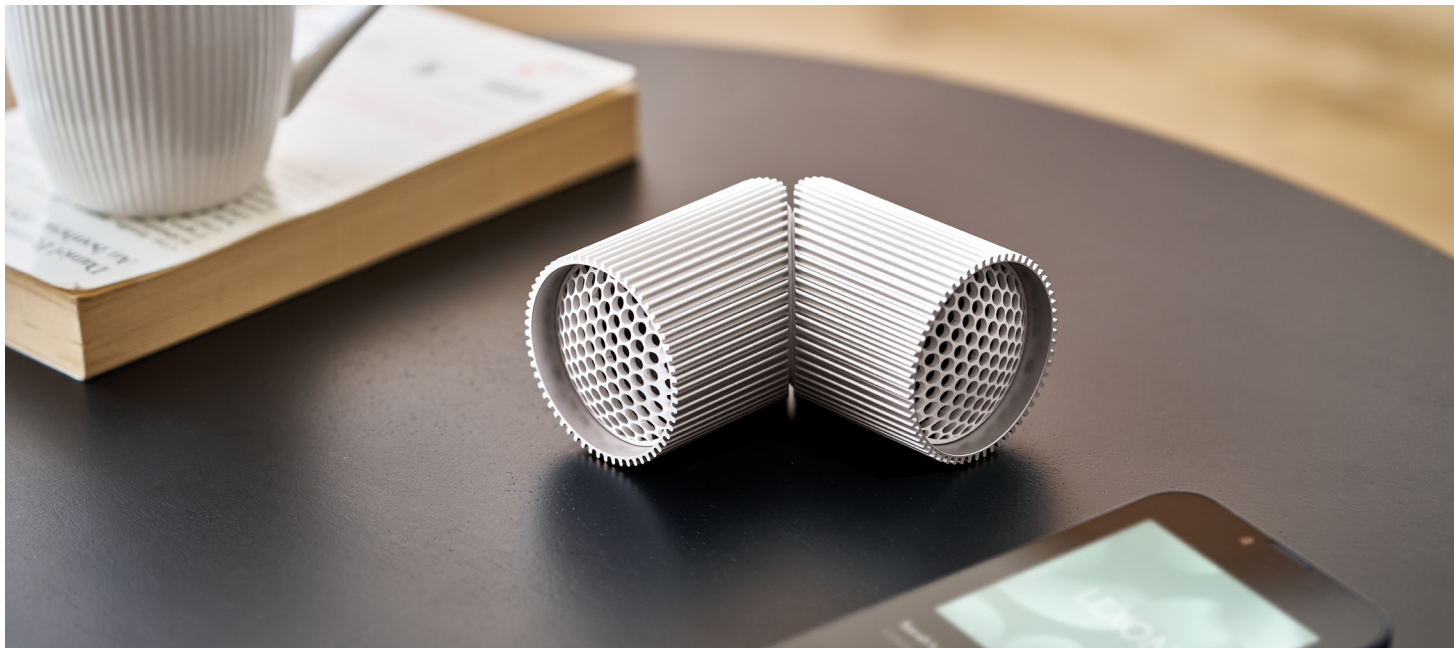

RAY SPEAKER

LA132

SET OF MAGNETIC BLUETOOTH® SPEAKERS

Design by Neil Poulton

BLUETOOTH®
SPEAKER SET

STEREO
TWS

MAGNETIC
ATTACHMENT

HANDS-FREE
CALLS

SELFIE
REMOTE

SUITABLE FOR
OUTDOOR USE (IPX4)

RECHARGEABLE
VIA USB-C

ALUMINUM
FINISHING

Elevate your audio experience with Ray Speaker

Because 2 is always better than 1, this speaker set delivers an unexpectedly rich and immersive stereo sound, thanks to its True Wireless Stereo technology. Magnetically attachable, it can be paired or mounted on any magnetic surface, making the Ray Speaker a versatile companion for both on-the-go adventures and at-home relaxation.

The Ray Speaker is more than a traditional speaker. With integrated Bluetooth® connectivity for hands-free calls and remote selfie triggering, it extends its functionality beyond music, evolving into an essential gadget for various aspects of your daily life.

Enjoy up to 8 hours of continuous playtime on a single charge. Recharging is effortless using the included USB-C cable, ensuring continuous entertainment wherever you are without any hassle.

Elegantly crafted in aluminum, the Ray Speaker embodies modern aesthetics while ensuring durability. Its sleek, cylindrical design adds an elegant touch to any audio setup. Available in various colors to complement your interior, this speaker set is also your outdoor companion with its IPX4 water resistance.